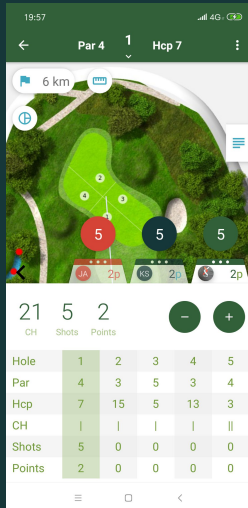

Web images

Tee signs

Promote club, course and sponsors

Printed course guides

Web images

Tee signs

Overview maps

Course guide app – GLFR

3D animated flyovers

Promote club, course
and sponsors

Printed course guides

Web images

Tee signs

Overview maps

Course guide app – GLFR

3D animated flyovers

Promote club, course and sponsors

Printed course guides

Web images

Tee signs

Overview maps

Course guide app – GLFR

3D animated flyovers

Promote club, course
and sponsors

Promote your sponsors

- also your own services!

Deliver great services to the golfers

Present your course as you want it

- you know it best !

Many player features

- multiplayer
- interactive distances
- pin positions (if you want it)
- scorecard
- game plan & notes
- grid (5*5 meter grid)