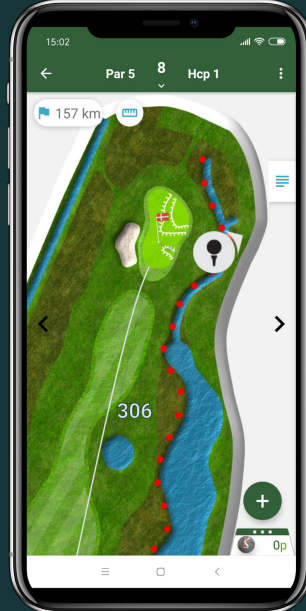

Printed course guides

Web images

Tee signs

Overview maps

Course guide app – GLFR

3D animated flyovers

Hul 1

Se hul

Web images

Tee signs

Promote club, course and sponsors

Printed course guides

Web images

Tee signs

Overview maps

Course guide app – GLFR

3D animated flyovers

Promote club, course
and sponsors

Printed course guides

Web images

Tee signs

Overview maps

Course guide app – GLFR

3D animated flyovers

Promote club, course and sponsors

Printed course guides

Web images

Tee signs

Overview maps

Course guide app – GLFR

3D animated flyovers

Promote club, course
and sponsors