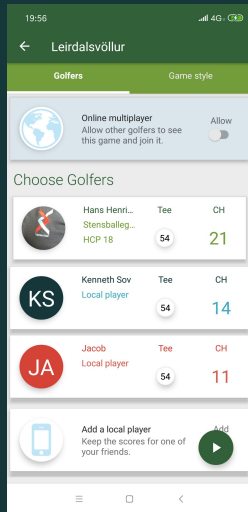

Web images

Tee signs

Promote club, course and sponsors

Printed course guides

Web images

Tee signs

Overview maps

Course guide app – GLFR

3D animated flyovers

Promote club, course
and sponsors

Printed course guides

Web images

Tee signs

Overview maps

Course guide app – GLFR

3D animated flyovers

Promote club, course and sponsors

Printed course guides

Web images

Tee signs

Overview maps

Course guide app – GLFR

3D animated flyovers

Promote club, course
and sponsors

Promote your sponsors

- also your own services!

Deliver great services to the golfers

Present your course as you want it

- you know it best !

Many player features

- multiplayer
- interactive distances
- pin positions (if you want it)
- scorecard
- game plan & notes
- grid (5*5 meter grid)